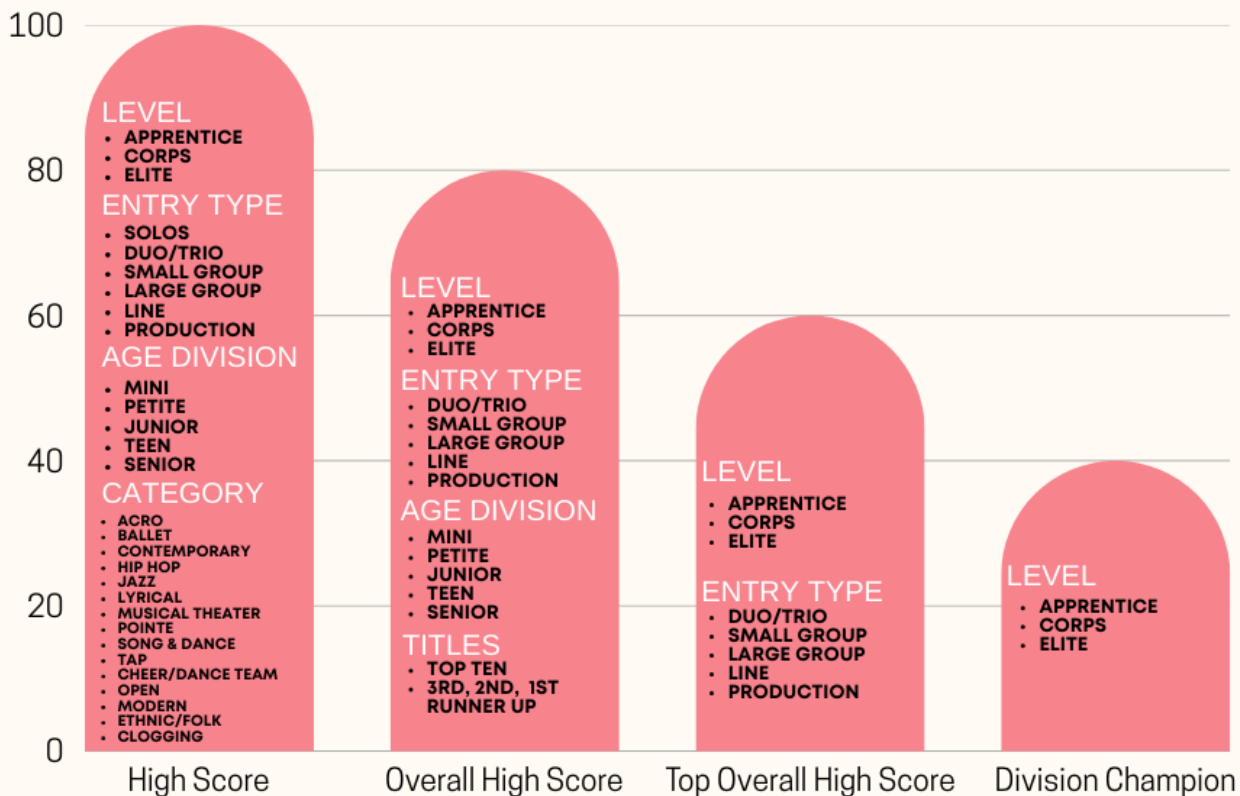

**Elite ~ Senior ~ Open ~ Solo**

348 APPARITION Kristiana Clarke

**Awards Prep (20 mins)** (start back 05:50 PM)

**Awards (60 mins)**

# SCORING AND AWARDS

We believe that all dancers should be judged fairly and accurately and scores should allow room for personal growth. Judges will score all entries based on the following criteria: technique, choreography, performance, precision, costume, and overall appearance. Each of our three judges will score out of 100 points for a possible total of 300 points. All scores are based on the opinions of three qualified dance professionals. All scores are final and will not be changed.

- 300 Perfect Score: Crown Jewel
- 291-299 Total Points: Ultra Sapphire
- 282-290 Total Points: Ultimate Sapphire
- 273-281 Total Points: Sapphire
- 264-272 Total Points: Ultra Diamond
- 255-263 Total Points: Ultimate Diamond
- 246-254 Total Points: Diamond
- 240-245 Total Points: Ruby

## Awards Breakdown

\*There must be a minimum of 2 routines per category to receive a high score award.